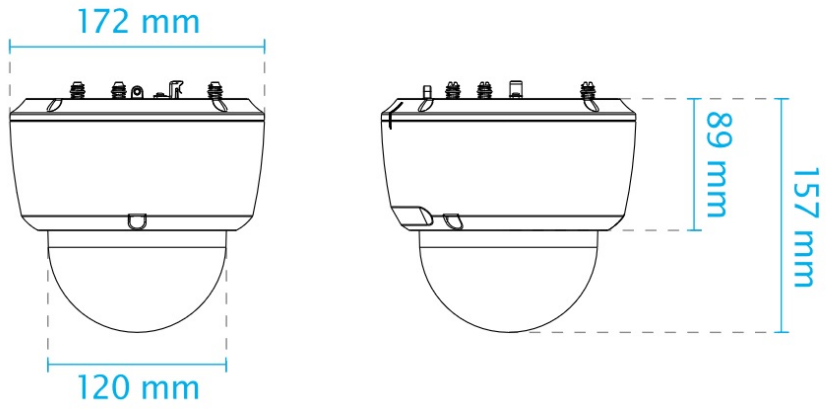

Dimensions